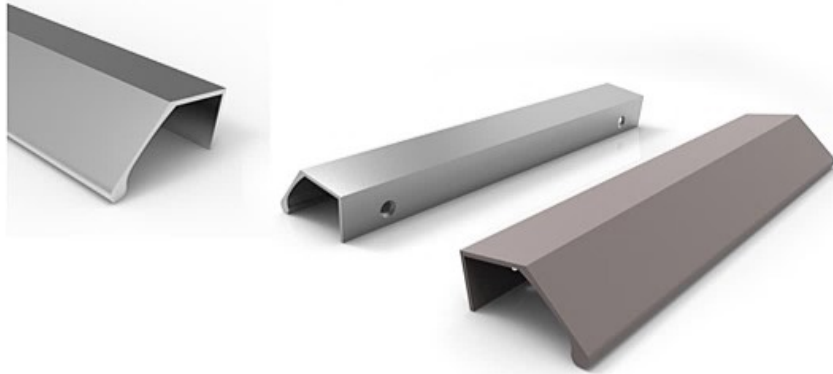

MZA2211 Materiale/ Material: Metal
 Larg./Width 11mm
 Lunghezza/Length By Request.
 Alt./Height 30mm.
 Interasse/Centre D. By Request

MZA2209 Materiale/ Material: Metal
 Larg./Width 10mm.
 Lunghezza/Length BY REQUEST
 Alt./Height 30mm.
 Interasse/Centre D. BY REQUEST

MZA2209 Materiale/ Material: Metal
Larg./Width 10mm. // Lugh
Length By Request. // Alt./Eight 30mm.
Interasse/Centre D. By Request

MZA2207 Materiale/ Material: **Metal**
 Larg./Width **44,5mm.** // Lugh./Length **By Req.mm.** // Alt./Eight **26mm.**
 Interasse/Centre D. **By Request mm.**