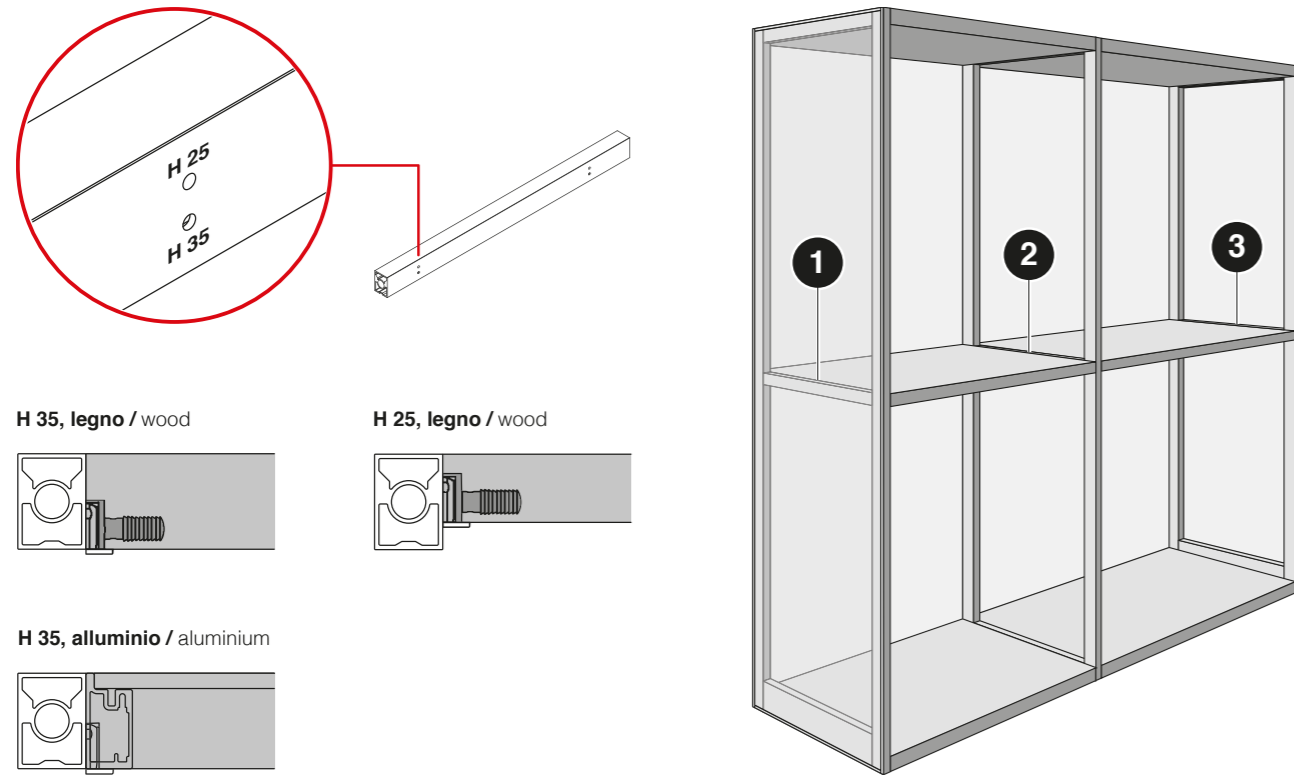

MODULA 36 Smart