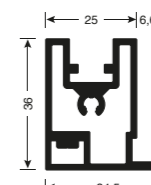

PR987000051A

Profilo montante anteriore per fianco laterale vetro.

Glass front vertical rod profile for lateral side.

Finiture standard / standard finishes
Verniciato / painted: Deep Black, Moonlight