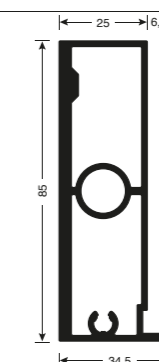

PR987000032A

Profilo traverso inferiore per fianco laterale vetro.

Cross lower profile for glass lateral side.

Finiture standard / standard finishes
Verniciato / painted: Deep Black, Moonlight