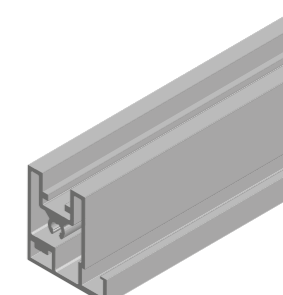

PR987000051A

Profilo montante anteriore per fianco laterale vetro.

Glass front vertical rod profile for lateral side.

Finiture standard / standard finishes
Verniciato / painted: Deep Black, Moonlight