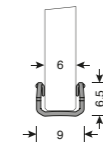

TE01900000276

Nero/Black

Guarnizione per vetro.

Gasket for glass.