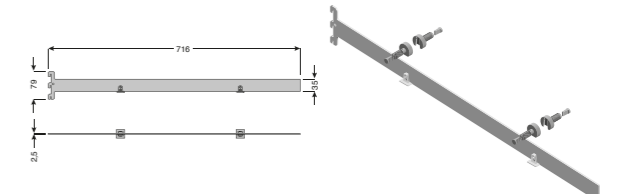

Kit bracket for corner shelf H 25 mm.

FE

**WSKT1VN20002**

Deep black

**WSKT1VS20002**

Moonlight

Confezione mensola per ripiano ad angolo H 35 mm.

Kit bracket for corner shelf H 35 mm.