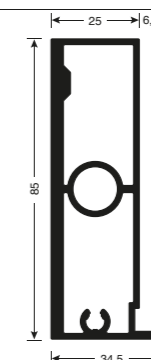

PR987000032A

Profilo traverso inferiore per fianco laterale vetro.

Cross lower profile for glass lateral side.

Finiture standard / standard finishes
Verniciato / painted: Deep Black, Moonlight