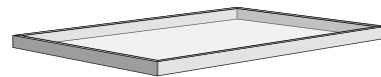

RP01

compatible

■ page 610