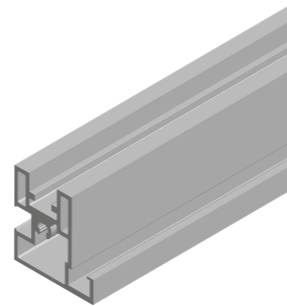

PR98700044A

Profilo montante posteriore per fianco laterale vetro.

Glass back vertical rod profile for lateral side.

Finiture standard / standard finishes
Verniciato / painted: Deep Black, Moonlight