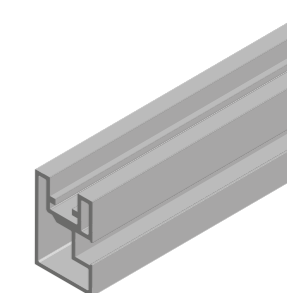

MODULA 55 Components. Lista componenti / Parts list

PR987000050A

Profilo montante posteriore per fianco laterale.

Back vertical rod profile for lateral side.

Finiture standard / standard finishes
Verniciato / painted: Deep Black, Moonlight