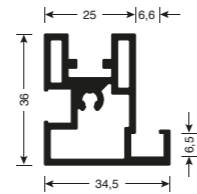

PR98700044A

Profilo montante posteriore per fianco laterale vetro.

Glass back vertical rod profile for lateral side.

Finiture standard / standard finishes
Verniciato / painted: Deep Black, Moonlight