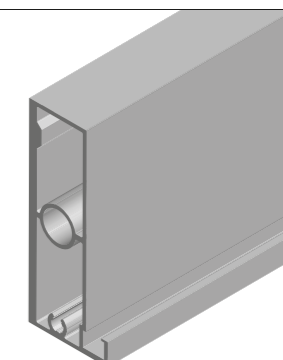

PR987000032A

Profilo traverso inferiore per fianco laterale vetro.

Cross lower profile for glass lateral side.

Finiture standard / standard finishes
Verniciato / painted: Deep Black, Moonlight