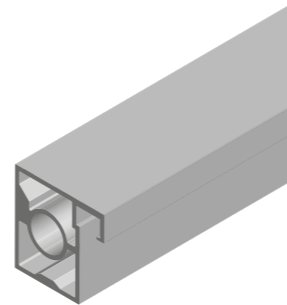

PR98700033A

Profilo traverso superiore per fianco laterale vetro.

Cross upper profile for glass lateral side.

Finiture standard / standard finishes
Verniciato / painted: Deep Black, Moonlight

16 AL L mm 6100