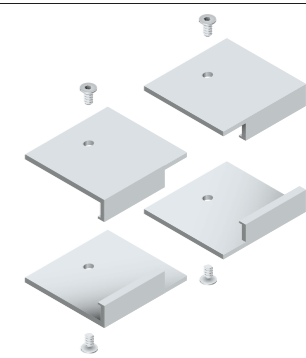

WSAC7VS20002

Moonlight

Confezione tappi per fianco laterale vetro.

Plugs kit for glass lateral side.