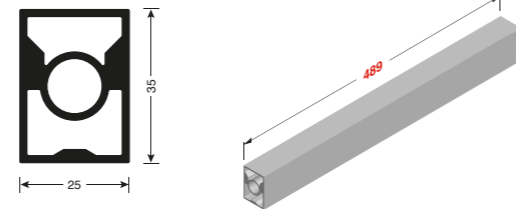

MODULA 55 Smart

H 35, legno / wood

H 25, legno / wood

H 35, alluminio / aluminium

PR987000015A

Profilo traversino MODULA 55. È compresa la ferramenta per il montaggio.

MODULA 55 cross profile. Hardware for assembly included.

AL

	Deep black	Moonlight
1 Left	WSTR7VN20004	WSTR7VS20004
2 Central	WSTR7VN20005	WSTR7VS20005
3 Right	WSTR7VN20006	WSTR7VS20006

WSKT91200001

Dark nickel

WSKT92500001

Nickel

Confezione supporti reggimensola con viti.

Kit of shelf supports with screws.

MODULA 55 Smart. Lista componenti / Parts list

PR728000550003

Profilo angolo posteriore comprensivo di profilo copertura.

Back corner profile. Cover profile included.

4 AL

ATTENZIONE! MODULA, nella versione SMART richiede che il profilo per angolo sia richiesto a misura.

ATTENTION! MODULA, in the SMART version, requires that the corner profile is required to measure.

WSKT1VN20001

Deep black

WSKT1VS20001

Moonlight

Confezione mensola per ripiano ad angolo H 25 mm.

Kit bracket for corner shelf H 25 mm.

5 FE

WSKT1VN20002

Deep black

WSKT1VS20002

Moonlight

Confezione mensola per ripiano ad angolo H 35 mm.

Kit bracket for corner shelf H 35 mm.

5 FE