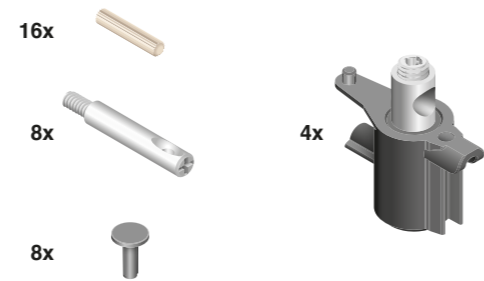

MODULA 36 Components. Lista componenti / Parts list

WSKT91200004

Confezione ferramenta per assemblaggio fondo e cappello, H40.
Finitura: Nero

Hardware kit for top and bottom assembly, H40.
Finish: Black

PL FE

CN01000452

Confezione attacchi per zoccolo.
Finitura: Grigio

Clip kit for plinth
Finish: Grey

PL