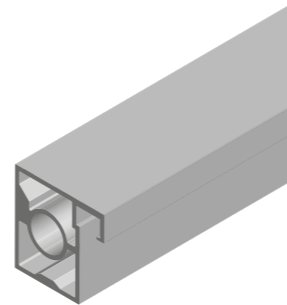

PR98700033A

Profilo traverso superiore per fianco laterale vetro.

Cross upper profile for glass lateral side.

Finiture standard / standard finishes
Verniciato / painted: Deep Black, Moonlight