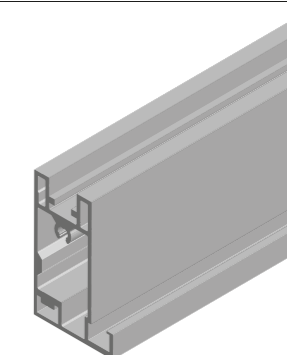

PR987000036A

Profilo montante anteriore per fianco laterale vetro.

Glass front vertical rod profile for lateral side.

Finiture standard / standard finishes
Verniciato / painted: Deep Black, Moonlight