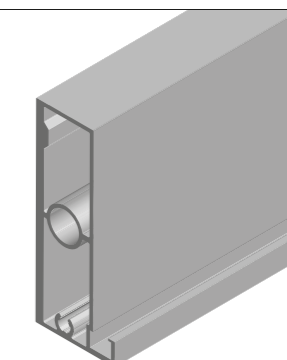

PR987000032A

Profilo traverso inferiore per fianco laterale vetro.

Cross lower profile for glass lateral side.

Finiture standard / standard finishes
Verniciato / painted: Deep Black, Moonlight