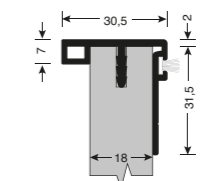

PR91700050A

Profilo contromaniglia.
Opposite handle profile.

Finiture standard / standard finishes
Anodizzato / anodized: Silver