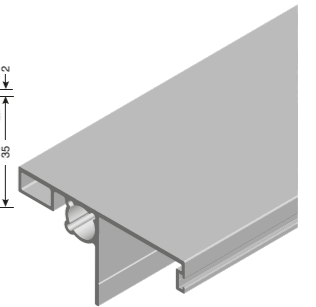

PR9170041A

Profilo maniglia alta.

Wide handle profile.

Finiture standard / standard finishes
Anodizzato / anodized: Silver