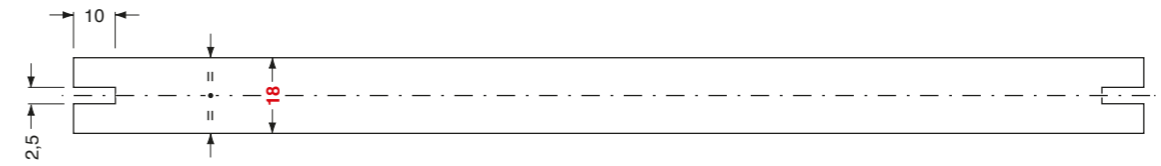

MA. Lista componenti / Parts list

PR917000059A

Profilo maniglia bassa.

Narrow handle profile.

Finiture standard / standard finishes
Anodizzato / anodized: Silver