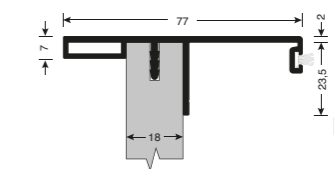

PR91700049A

Profilo maniglia alta.
Wide handle profile.

Finiture standard / standard finishes
Anodizzato / anodized: Silver