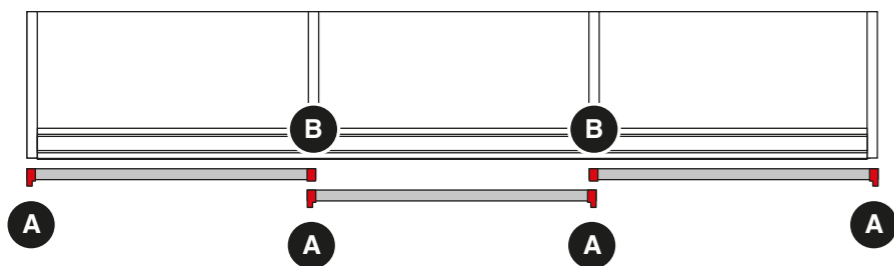

MA - PS48

set
3
18 mm

Pattini compatibili / Compatible slides.	
PS48AP2E01	
PS48AP2E2801	PS48AP2E2801H1

Fianco laterale con recupero
Long lateral side

MA. Lista componenti / Parts list

PR917000059A

Profilo maniglia bassa.

Narrow handle profile.

Finiture standard / standard finishes
Anodizzato / anodized: Silver

A AL L mm 5200 28 mm

PR917000058A

Profilo contromaniglia.

Opposite handle profile.

Finiture standard / standard finishes
Anodizzato / anodized: Silver

B AL L mm 5200 28 mm

PZ03480790

Spazzolino parapolvere.
Finitura: Nero

Save-dust brush.
Finish: Black

PL