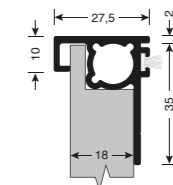

PR9170041A

Profilo maniglia alta.

Wide handle profile.

Finiture standard / standard finishes
Anodizzato / anodized: Silver