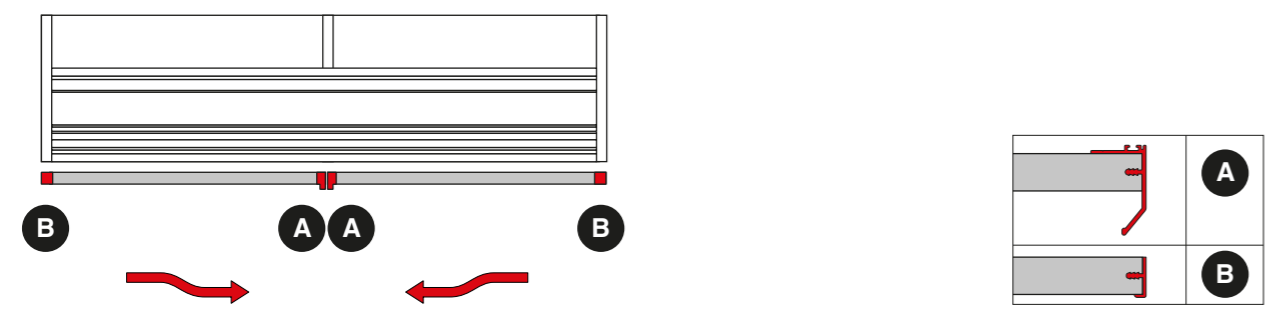

MA - PS40

Pattini compatibili / Compatible slides.

PS40AP2F05D	PS40AP2F08D
PS40AP2F05S	PS40AP2F08S

MA. Lista componenti / Parts list

PR917000057A

Profilo maniglia.

Handle profile.

Finiture standard / standard finishes
Anodizzato / anodized: Silver

A AL L mm 6100

PR76700XXA

Profilo copribordo.

Edge cover profile.

Finiture standard / standard finishes
Anodizzato / anodized: Silver

B AL

	T (thickness)	L (length)
PR7670013A	18	6100
PR7670005A	20	5300

PZ03480790

Spazzolino parapolvere.
Finitura: Nero

Save-dust brush.
Finish: Black

PL